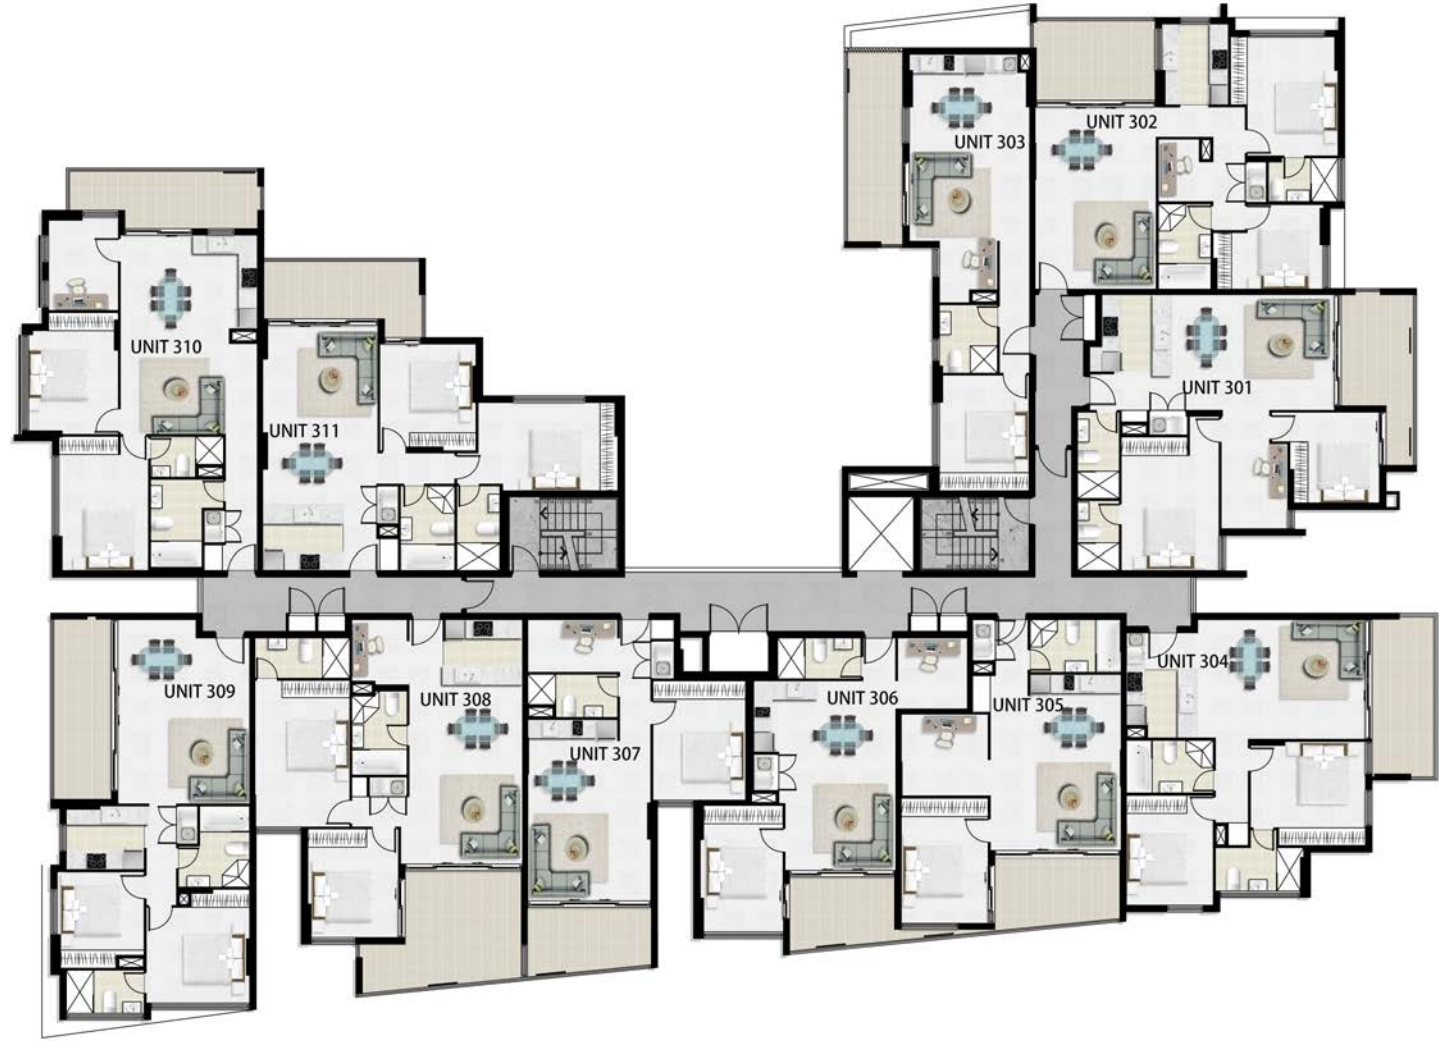

# FINISHES SCHEDULE

Tiles	Builders Range	RAK Ceramics	
Carpet	Builders Range Select Blend	Godfrey Hirst or equivalent	
Bath Tub	Fabrino Rectangular Bath 1525 x 765 x 400mm	Decina or equivalent	
Vanity Unit	Wall hung Icon Vanity 750mm with 1 door, 2 Left Hand drawers	Marquis or equivalent	
Mirror	Standard 750 x 750 Polished edge Mirror fixed to tiles		
Toilet	Panache In wall S Trap Toilet Suite	Kohler or equivalent	
Basin Mixer	Quatro Solid Basin mixer	Caroma or equivalent	
Bath and Shower Mixer	Quatro Solid Bath or Shower Mixer	Caroma or equivalent	
Shower Rail	Quatro Loop shower on rail	Caroma or equivalent	
Bath Spout	Viridian Bath Wall Outlet - 200mm	Dorf or equivalent	
Toilet Roll Holder	Quatro Toilet Roll Holder Chrome Plated	Caroma or equivalent	
Towel Rail	Quatro Towel Rail - Single 600mm	Caroma or equivalent	
Towel Ring	Quatro Towel Ring Chrome plated	Caroma or equivalent	
Soap Dish	Quatro Soap Holder Chrome Plated	Caroma or equivalent	
Laundry Tub and Cabinet	Project 30 Stainless Steel 30 Litre Tub & Cabinet	Everhard or equivalent	

# SECOND FLOOR

FITZGERALD LANE

FITZGERALD CRESCENT

LIVERPOOL ROAD

# THIRD FLOOR

FITZGERALD LANE

FITZGERALD CRESCENT

LIVERPOOL ROAD

# FOURTH FLOOR

FITZGERALD LANE

FITZGERALD CRESCENT

LIVERPOOL ROAD