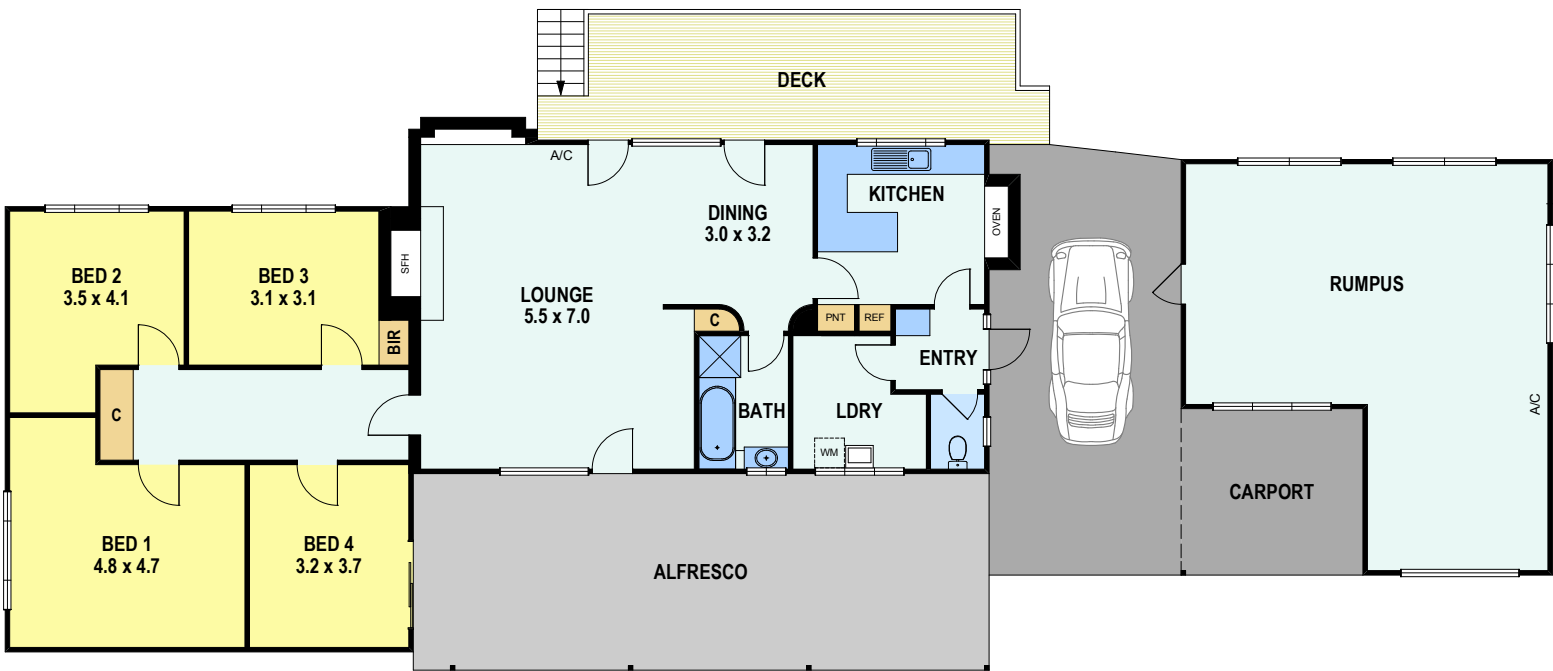

LONGWARRY - DROUIN RD

MCCLONE RD

Residence Area 205sqm (22 Squares)

# 475 Longwarry - Drouin Road, Drouin

Not to scale. All measurements are approximate. Floor/Site Plan for illustrative purpose only. Prospective purchases to verify all information.