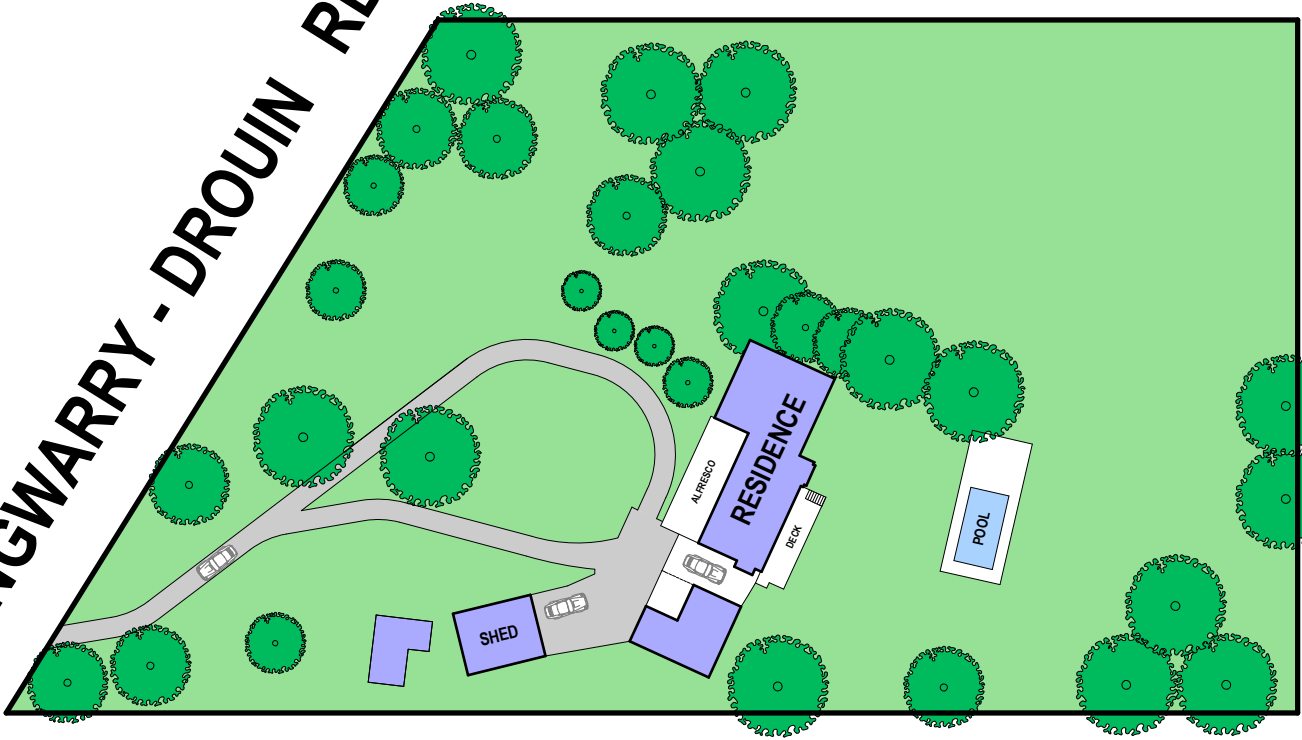

LONGWARRY - DROUIN RD

MCCLONE RD

Residence Area 205sqm (22 Squares)

# 475 Longwarry - Drouin Road, Drouin

Not to scale. All measurements are approximate. Floor/Site Plan for illustrative purpose only. Prospective purchases to verify all information.