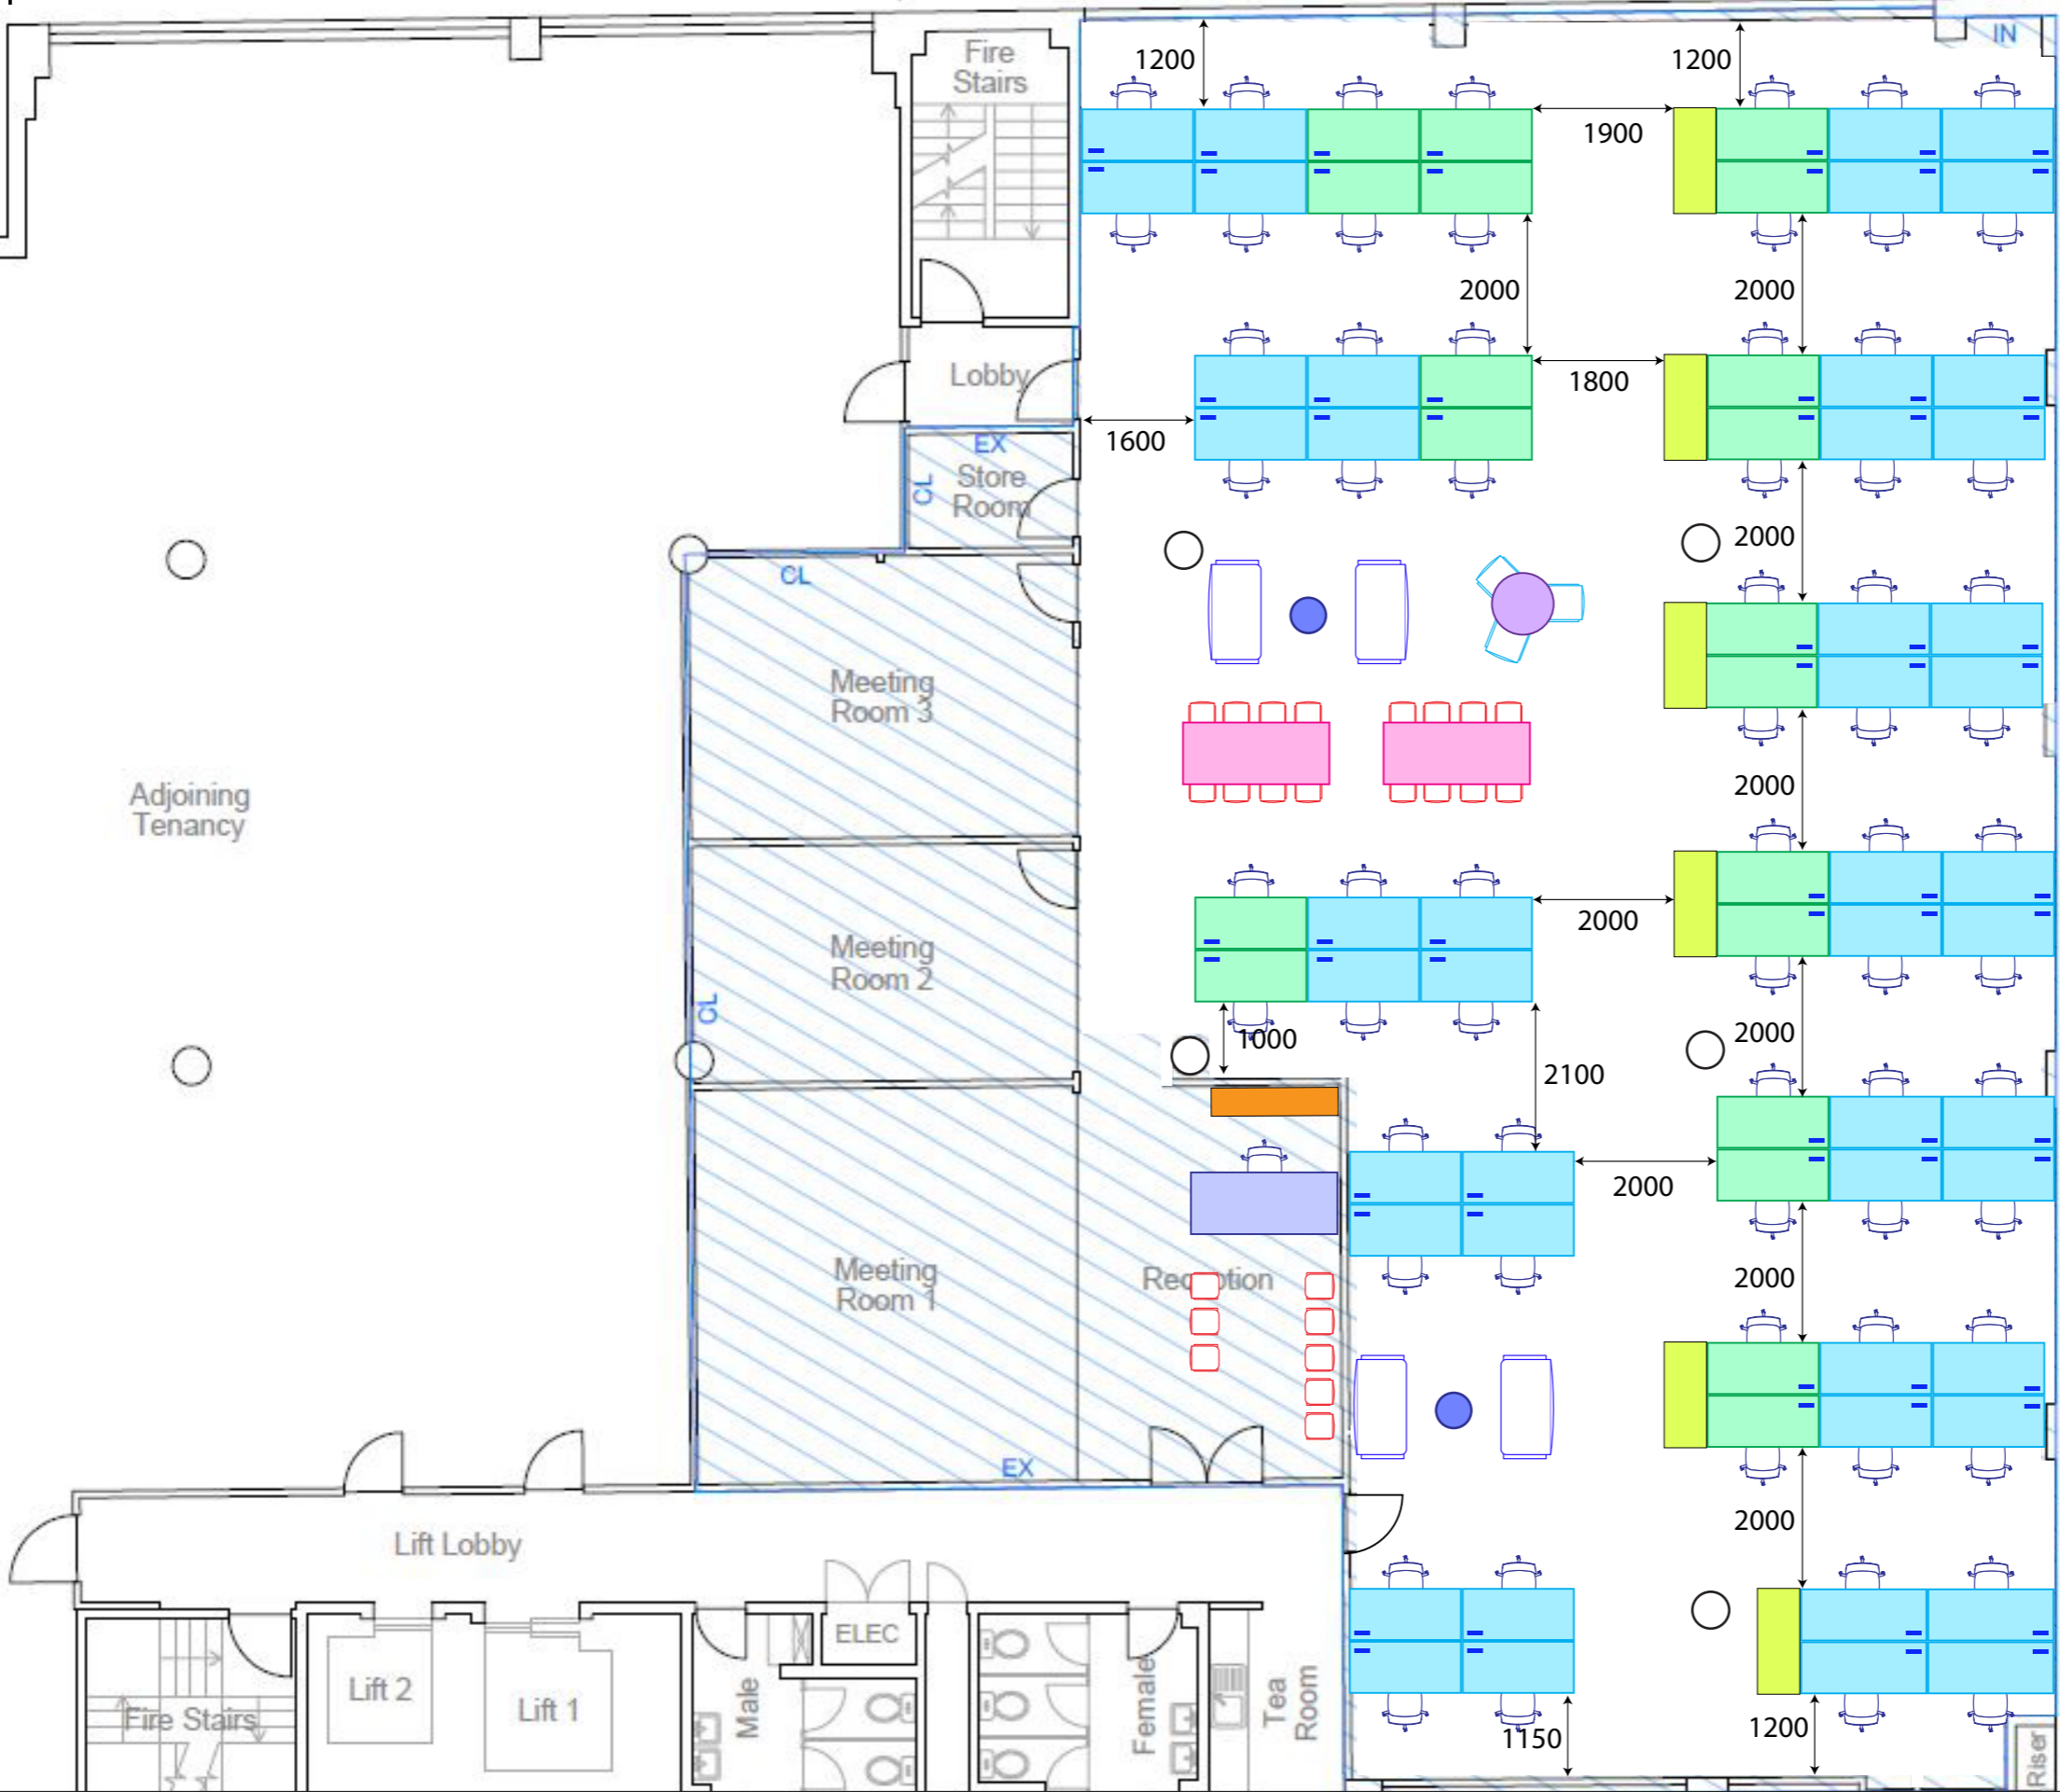

FLOOR PLAN
OPTION 1

LEGEND

- 12 X 4 WAY DOUBLE SIDED WORKBENCH 1600W X 750D
- 10 X DOUBLE SIDED WORKBENCH EXTENSION 1600W X 750D
- 1 X ROUND TABLE 900D
- 68 X TASK CHAIR
- 3 X BREAKOUT CHAIRS
- 4 X 3 SEATER SOFA
- 2 X ROUND COFFEE TABLE 500D
- 2 X TABLE 2100W X 900D
- 24 X CHAIRS
- 6 X STORAGE 1500W X 600D
- 1 X RECEPTION DESK
- 68 X UNDER DESK POWER KIT
- 1 X STORAGE 1800W X 400D

CONTACT DETAILS
GARETH KROST
gareth@krost.com.au
P 02 9557 3055
M 0404 208 071
SOLUTIONS BEYOND SPACE AND TIME

FLOOR PLAN OPTION 2

- LEGEND**
- 9 X 4 WAY DOUBLE SIDED WORKBENCH 1600W X 750D X 4
 - 6 X DOUBLE SIDED WORKBENCH EXT1600W X 750D X 2
 - 3 X SINGLE SIDED WORKBENCH 1600W X 750D
 - 2 X SINGLE SIDED WORKBENCH EXTENSION 1600 X 750D
 - 2 X ROUND TABLE 900D
 - 56 X TASK CHAIR
 - 6 X BREAKOUT CHAIRS
 - 4 X 3 SEATER SOFA
 - 2 X ROUND COFFEE TABLE 500D
 - 2 X TABLE 3000W X 900D
 - 24 X CHAIRS
 - 9 X STORAGE 1500W X 600D
 - 1 X RECEPTION DESK
 - 56 X UNDER DESK POWER KIT
 - 1 X STORAGE 1800W X 400D

NOTE

REVISION	DATE

DRAWING NO: 2 OF 3
SCALE: 1:100 @ A3
DRAWN BY: E.A
CHECKED BY: GARETH KROST
DATE DRAWN: 06.05.2019

FLOOR PLAN OPTION 3

LEGEND

- 1 X 4 WAY DOUBLE SIDED WORKBENCH 1800W X 750D X 4
- 1 X SINGLE SIDED WORKBENCH 1600W X 750D X 2
- 16 X 3 WAY WORKSTATION 1200W X 1200W X 750/750D
- 4 X ROUND TABLE 900D
- 48 X TASK CHAIR
- 16 X BREAKOUT CHAIRS
- 2 X 3 SEATER SOFA
- 1 X ROUND COFFEE TABLE 400D
- 2 X TABLE 2100W X 900D
- 24 X CHAIRS
- 6 X STORAGE 1800W X 600D
- 1 X RECEPTION DESK
- 48 X UNDER DESK POWER KIT
- 48 X SCREENS 1200W
- 1 X STORAGE 1800W X 400D

NOTE

REVISION	DATE

DRAWING NO: 3 OF 3
SCALE: 1:100 @ A3
DRAWN BY: E.A
CHECKED BY: GARETH KROST
DATE DRAWN: 06.05.2019